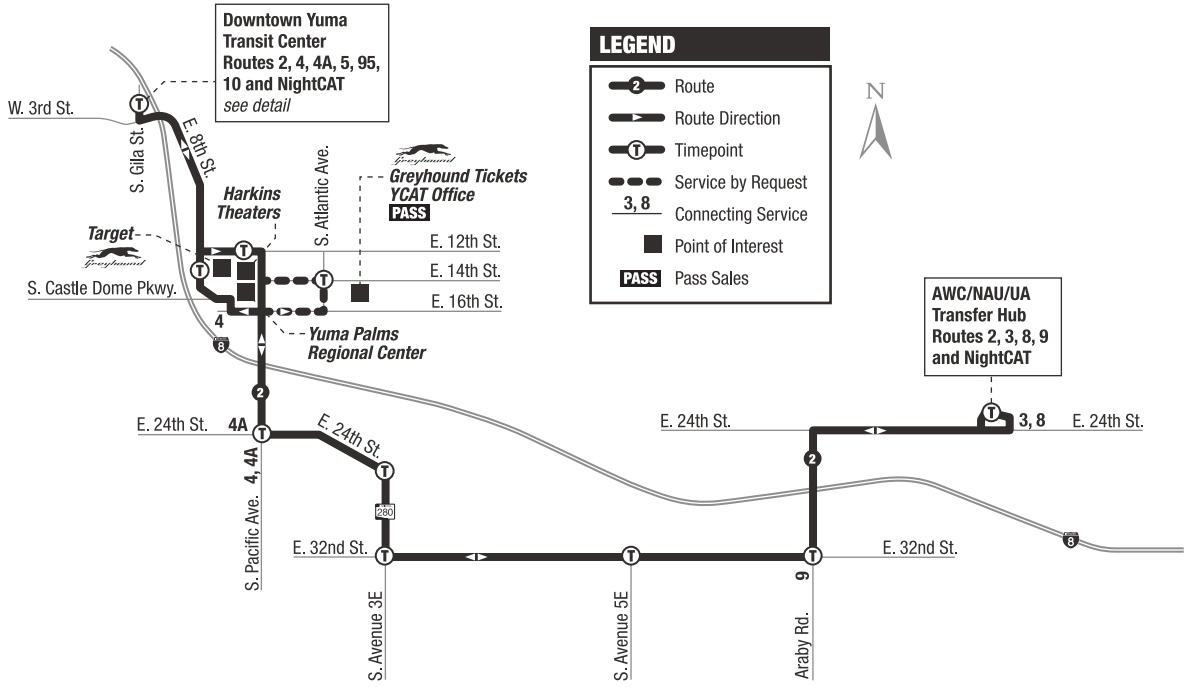

Orange Route 2 – Colleges / East Yuma – Route Map

YOUR AD HERE
Call (928) 783-2235
for details on advertising