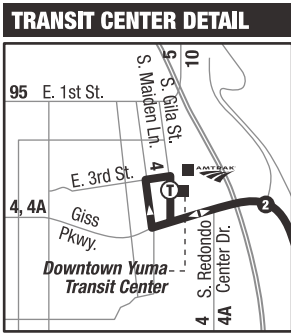

Orange Route 2 – Colleges / East Yuma – Route Map

YOUR AD HERE
Call (928) 783-2235
for details on advertising